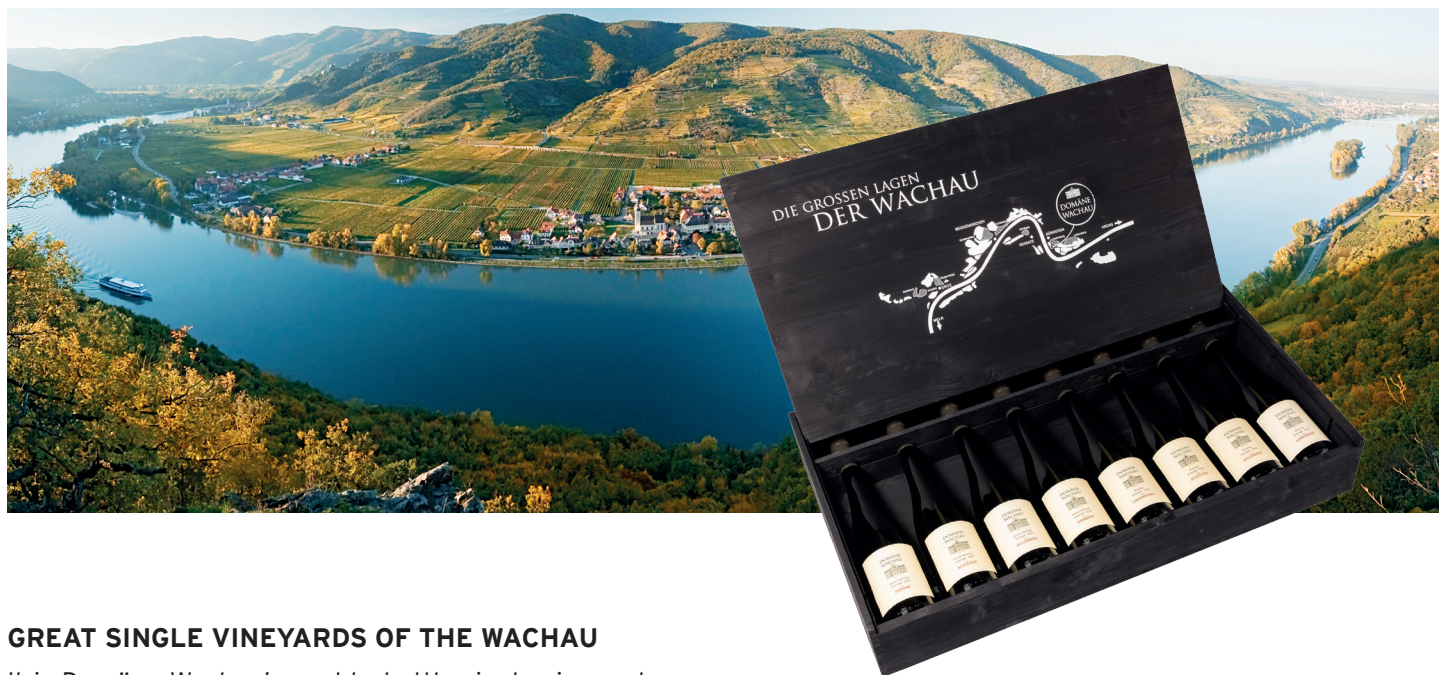

DOMÄNE
WACHAU

TERROIR TOTAL - OUR GREAT SINGLE VINEYARDS

GREAT SINGLE VINEYARDS OF THE WACHAU

It is Domäne Wachau's goal to bottle single vineyard wines that mirror their specific origins with precision thus illustrating the diversity of the great vineyard sites of the Wachau.

The results of this pursuit, the richly detailed differentiation of terroirs, is also available as a collection. Four great Grüner Veltliner Smaragds and four extraordinary Riesling Smaragds comprise the special edition case.

Elegantly packaged in a stylish wooden case with a detailed map of the Wachau vineyards. Special edition collection in **limited availability**.

DIE DOMÄNE WACHAU LAGEN-KOLLEKTION ENTHÄLT:

- 1 Fl. Grüner Veltliner Smaragd Ried Axpoint 2021
 - 1 Fl. Grüner Veltliner Smaragd Ried Achleiten 2021
 - 1 Fl. Grüner Veltliner Smaragd Ried Kellerberg 2021
 - 1 Fl. Grüner Veltliner Smaragd Ried Kirnberg 2021
 - 1 Fl. Riesling Smaragd Ried Singerriedel 2021
 - 1 Fl. Riesling Smaragd Ried Achleiten 2021
 - 1 Fl. Riesling Smaragd Ried Kellerberg 2021
 - 1 Fl. Riesling Smaragd Ried Loibenberg 2021
-